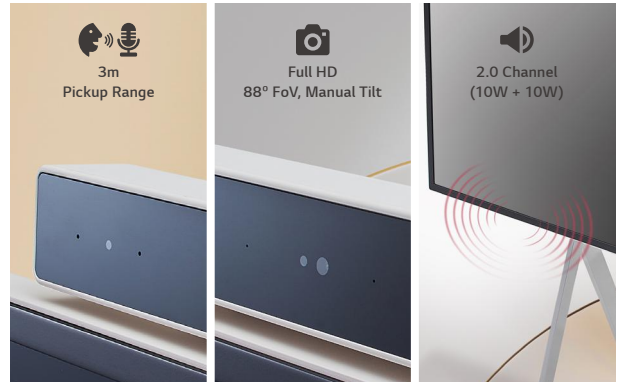

All-in-One Display for Simple and Quick Video Call

With LG One:Quick Flex's 43-inch all-in-one display—complete with built-in camera, microphones and speakers—there's no need to stress over online meetings and calls and no more inconvenience of connecting to and setting up video conferencing.

- * One touch pen provided.
- * Dedicated apps required for annotation and drawing (MS Whiteboard ready)

Easy Transport with a Movable Stand

The One:Quick Flex can be used freely in indoor spaces with wheels added for easy transport— in your study room, living room, and anywhere else. It can be utilized for remote working, video calls, mobile screen mirroring, and as a digital whiteboard, playing a different role for each need.

- * Stands are sold separately.
- * The product needs to be plugged into the appropriate power source to operate.

Screen Rotation and Adjustable Height

The One:Quick Flex supports screen rotation when using the dedicated stand, which can be widely used by being turned vertically or horizontally according to the content ratio. Moreover, the height of the stand can be adjusted to meet the posture or height of the user.

- * Screen images simulated.
- * Voice ordering supports English and Korean, and is limited to some specific functions (Power, volume, built-in apps).

A Sleek Design that Blends with the Space

Moving beyond the conventional black color, it is available in stylish beige with a smooth finish and blends effortlessly with the surrounding interior.