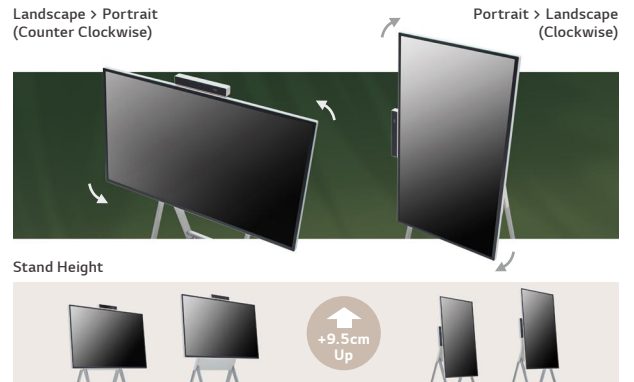

- * Stands are sold separately.
- * The product needs to be plugged into the appropriate power source to operate.

Screen Rotation and Adjustable Height

The One:Quick Flex supports screen rotation when using the dedicated stand, which can be widely used by being turned vertically or horizontally according to the content ratio. Moreover, the height of the stand can be adjusted to meet the posture or height of the user.

- * Stands are sold separately.
- * To use it vertically, users can rotate counter clockwise, and vice versa to switch back to landscape mode.
- * Some apps may not support vertical view mode.

Intuitive UX