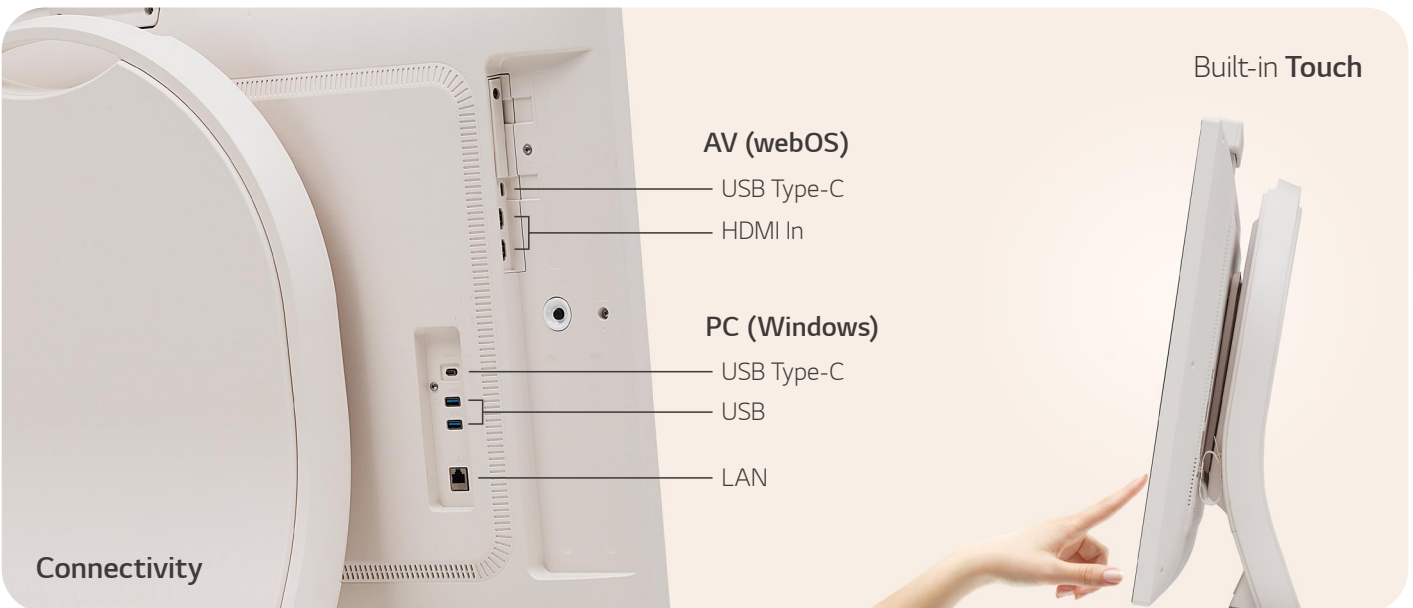

Built-in **Touch**

Connectivity

Download
**LG C-Display+
Mobile App**

Google Play Store

www.lg.com/global/business/information-display
www.youtube.com/c/LGCommercialDisplay
www.facebook.com/LGInformationDisplay
www.linkedin.com/company/lginformationdisplay
twitter.com/LG_ID_HQ
www.instagram.com/lg_one_derful_life

LG may make changes to specifications and product descriptions without notice. Copyright © 2022 LG Electronics Inc. All rights reserved. "LG Life's Good" is a registered trademark of LG Corp. The names of products and brands mentioned here may be the trademarks of their respective owners.