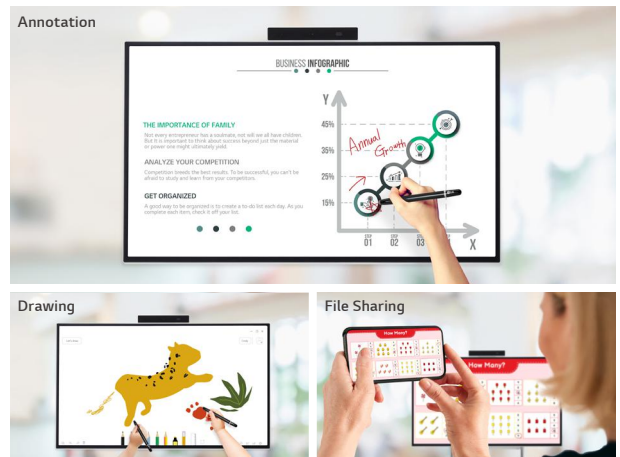

All-in-One Display for Simple and Quick Video Call

With LG One:Quick Flex's 43-inch all-in-one display—complete with built-in camera, microphones and speakers—there's no need to stress over online meetings and calls and no more inconvenience of connecting to and setting up video conferencing.

Effective Collaboration with Touch and Drawing

Equipped with In-Cell touch technology, the One:Quick Flex turns ideas into reality. With the dedicated touch pen, taking notes and drawing are done easily. Also, these works can be saved as files, and easily shared via a mobile phone.

- * One touch pen provided.
- * Dedicated apps required for annotation and drawing (MS Whiteboard ready)

Easy Transport with a Movable Stand

The One:Quick Flex can be used freely in indoor spaces with wheels added for easy transport— in your study room, living room, and anywhere else. It can be utilized for remote working, video calls, mobile screen mirroring, and as a digital whiteboard, playing a different role for each need.

- * Stands are sold separately.
- * The product needs to be plugged into the appropriate power source to operate.

Screen Rotation and Adjustable Height

The One:Quick Flex supports screen rotation when using the dedicated stand, which can be widely used by being turned vertically or horizontally according to the content ratio. Moreover, the height of the stand can be adjusted to meet the posture or height of the user.