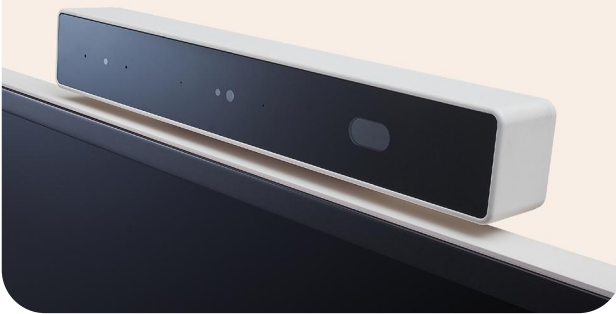

* The example is provided for information purposes only; LG does not offer separate solutions or services.

* Screen configuration and function support may vary depending on the app used.

KEY FEATURES & CONNECTIVITY

Screen **Rotation**

Up and Down

Built-in
Camera & Microphone

Moving **Wheels**

Built-in **Touch**

AV (webOS)

— USB Type-C

— HDMI In