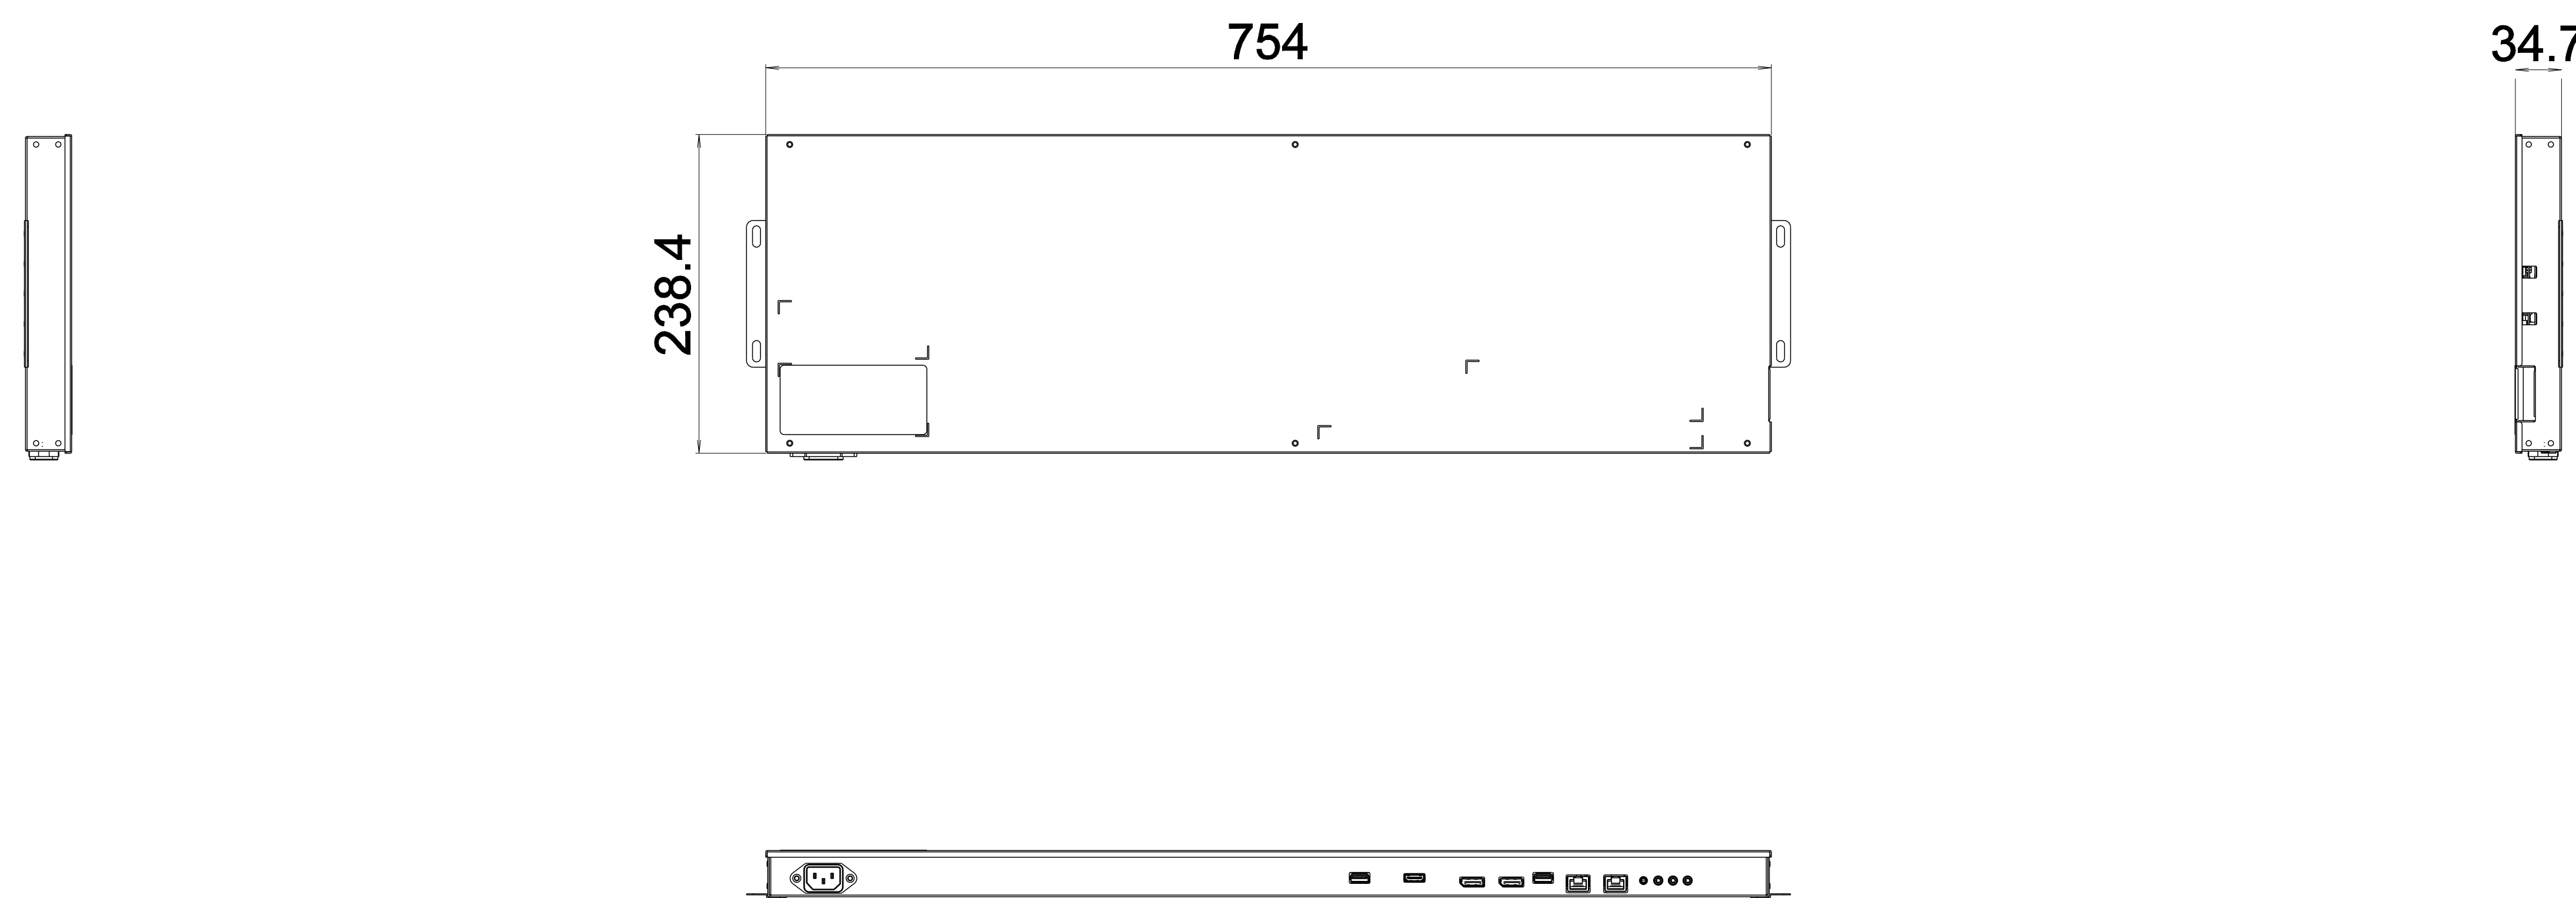

[55EW5G-A SET Dimension]

- Unit : mm

- Scale : 3/10

* Display and Signage Box are connected by six 3M MCX Cables.