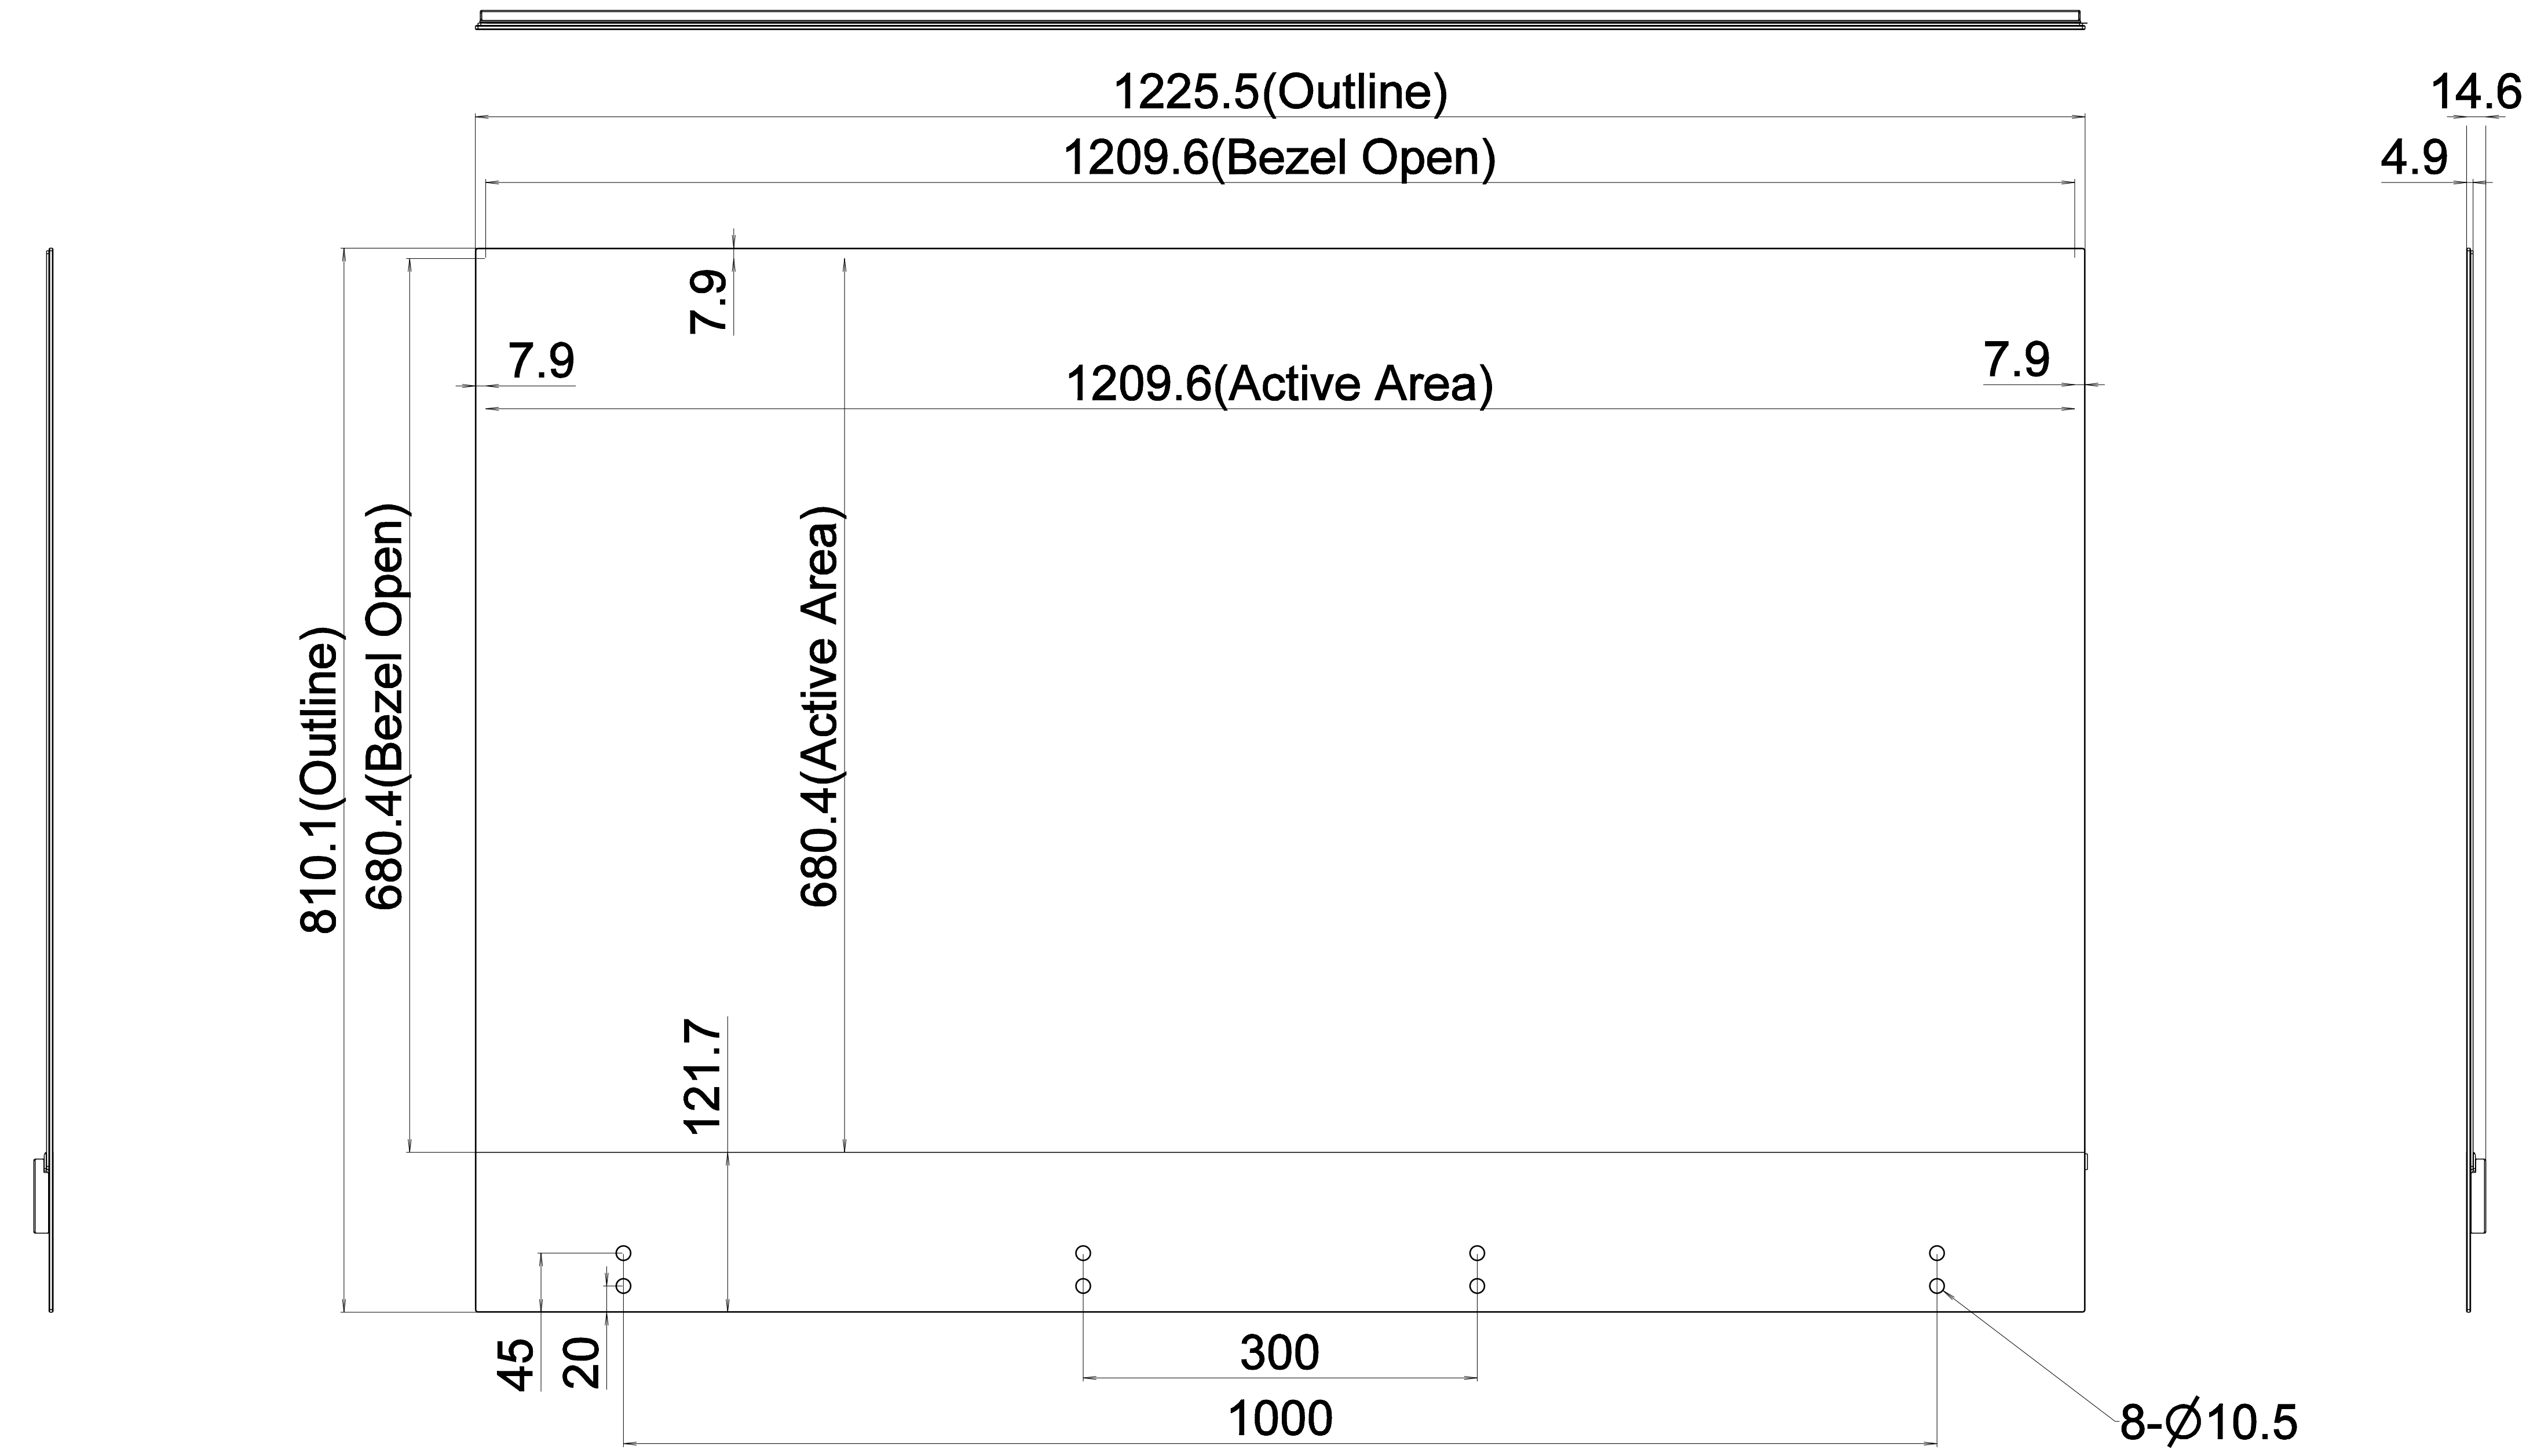

[55EW5G-A SET Dimension]

- Unit : mm

- Scale : 3/10

* Display and Signage Box are connected by six 3M MCX Cables.