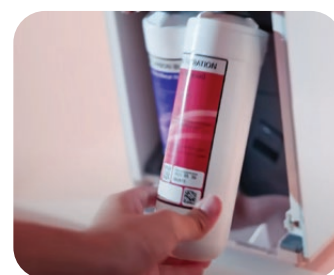

Self-Service Auto Sterilization, Easy Filter Change, Filter Subscription

Total self service: auto-sterilization, easy filter changes & doorstep delivery. Change the filter at home with ease.