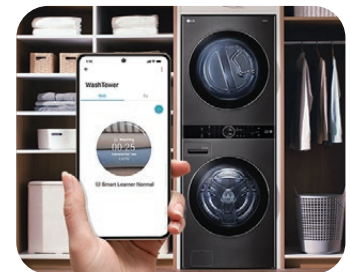

Smart Pairing Quick Wash & Quick Dry

With quick wash cycle and prepare to dry option, you can now finish your washing and drying in an hour for small loads like baby clothes.

Easily access and control with LG ThinQ