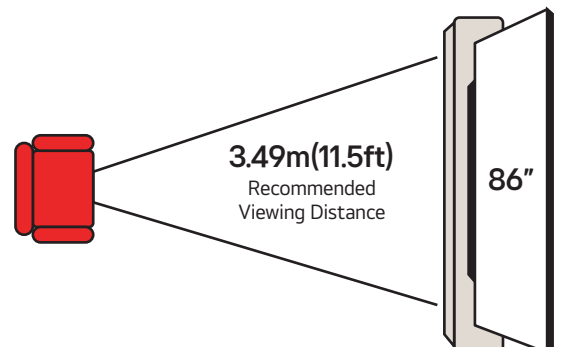

Recommended viewing distance for your TV

TV Screen Size	55"	65"	75"	77"	83"	86"	98"
Viewing Distance	2.35m (7.3ft)	2.64m (8.7ft)	3.04m (10ft)	3.12m (10.3ft)	3.37m (11ft)	3.49m (11.5ft)	3.65m (12ft)

*Promotion valid while stocks last. MSRP is subject to change without prior notice. Please submit a completed redemption form to redeem your gift(s). Redemption is on a first-come, first-served basis. Images are for illustration purposes only and may differ from actual products. For continual products development, LG reserves the right to change specifications, availability and pricing without further notice. Terms and conditions apply.