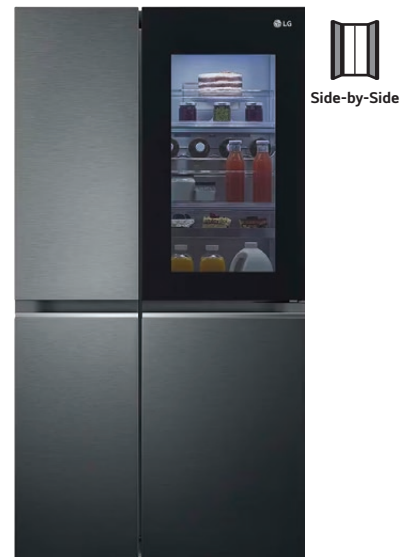

GC-V257CQFW(655L)

Door Cooling+™
Hygiene Fresh+™
FRESHBalancer™

RM5,999

MSRP: RM9,199
Save RM3,200

RM200
eWallet credits