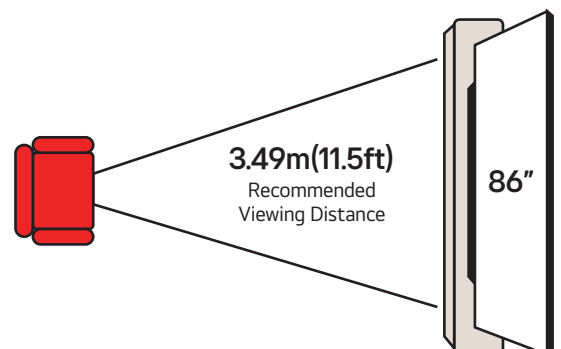

Recommended viewing distance for your TV

TV Screen Size	55"	65"	75"	77"	83"	86"	98"
Viewing Distance	2.35m (7.3ft)	2.64m (8.7ft)	3.04m (10ft)	3.12m (10.3ft)	3.37m (11ft)	3.49m (11.5ft)	3.65m (12ft)

*Promotion valid while stocks last. MSRP is subject to change without prior notice. Please submit a completed redemption form to redeem your gift(s). Redemption is on a first-come, first-served basis. Images are for illustration purposes only and may differ from actual products. For continual products development, LG reserves the right to change specifications, availability and pricing without further notice. Terms and conditions apply.