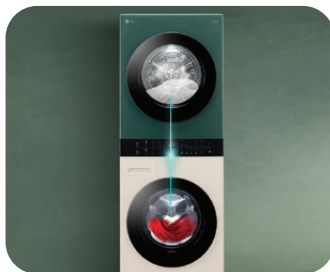

Smart Pairing Quick Wash & Quick Dry

With quick wash cycle and prepare to dry option, you can now finish your washing and drying in an hour for small loads like baby clothes.