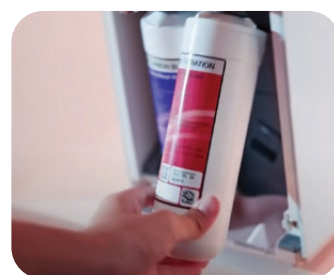

Self-Service *Auto Sterilization, Easy Filter Change, Filter Subscription*

Total self service: auto-sterilization, easy filter changes & doorstep delivery. Change the filter at home with ease.