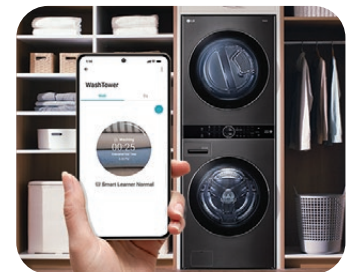

Easily access and control with LG ThinQ

Use the LG ThinQ app to effortlessly control your WashTower. Start washing and drying with a simple touch, saving you valuable time.

*Promotion valid while stocks last. MSRP is subject to change without prior notice. Please submit a completed redemption form to redeem your gift(s). Redemption is on a first-come, first-served basis. Images are for illustration purposes only and may differ from actual products. For continual products development, LG reserves the right to change specifications, availability and pricing without further notice. Terms and conditions apply.